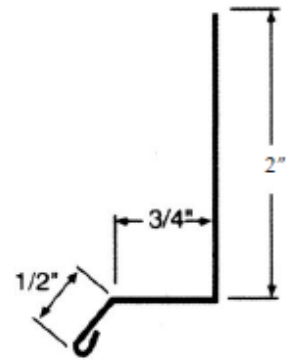

Board & Batten Trims

<p>OUTSIDE CORNER</p>	<p>INSIDE CORNER</p>
<p>BAND BOARD</p>	<p>UTILITY TRIM</p>

J CHANNEL

F-J CHANNEL

Z TRIM / DOUBLE ANGLE

BASE ANGLE

OVERHEAD DOOR TRIM

RAT GUARD