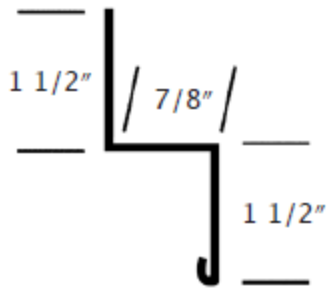

Board & Batten Trims

<p>OUTSIDE CORNER</p>	<p>INSIDE CORNER</p>
<p>BAND BOARD</p>	<p>UTILITY TRIM</p>

J CHANNEL

F-J CHANNEL

Z TRIM / DOUBLE ANGLE

BASE ANGLE

OVERHEAD DOOR TRIM

RAT GUARD