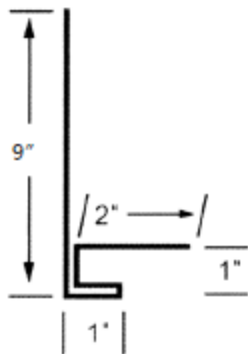

Board & Batten Trims

<p>OUTSIDE CORNER</p>	<p>INSIDE CORNER</p>
<p>BAND BOARD</p>	<p>UTILITY TRIM</p>

J CHANNEL

F-J CHANNEL

Z TRIM / DOUBLE ANGLE

BASE ANGLE

OVERHEAD DOOR TRIM

RAT GUARD