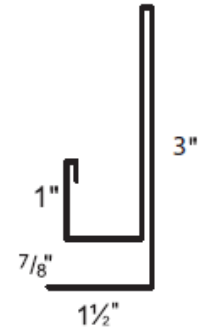

Board & Batten Trims

<p>OUTSIDE CORNER</p>	<p>INSIDE CORNER</p>
<p>BAND BOARD</p>	<p>UTILITY TRIM</p>

J CHANNEL

F-J CHANNEL

Z TRIM / DOUBLE ANGLE

BASE ANGLE

OVERHEAD DOOR TRIM

RAT GUARD