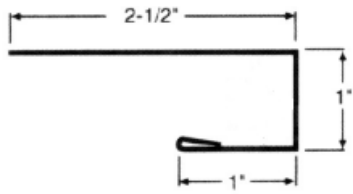

Board & Batten Trims

<p>OUTSIDE CORNER</p>	<p>INSIDE CORNER</p>
<p>BAND BOARD</p>	<p>UTILITY TRIM</p>

J CHANNEL

F-J CHANNEL

Z TRIM / DOUBLE ANGLE

BASE ANGLE

OVERHEAD DOOR TRIM

RAT GUARD